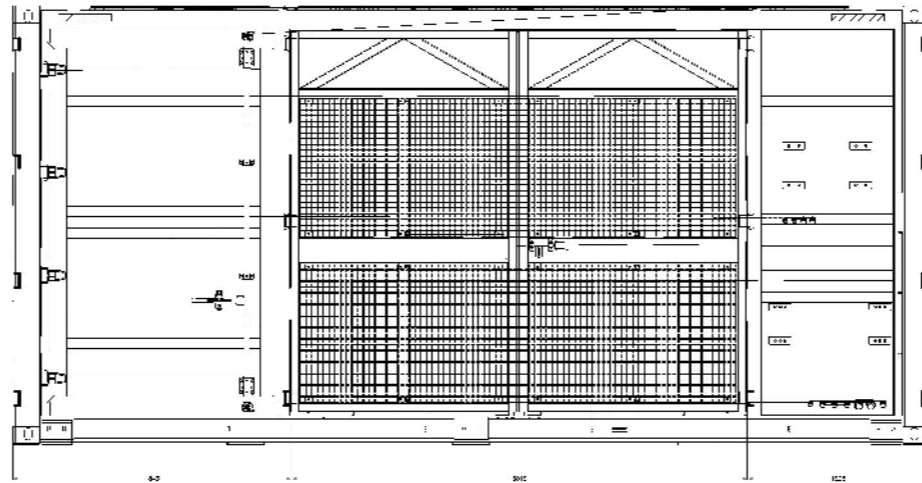

DESIGN | ECONOMICS | ENVIRONMENT | HERITAGE | LAND & PROPERTY | PLANNING | TRANSPORT & INFRASTRUCTURE

PEGASUSGROUP.CO.UK

Typical Switchgear

Project: Land East of Treoes

Client: Windel Solar 9 Limited

Drawn By: Client

DRWG No: P22-2943.401

Date: 16/01/2024

Scale: 1:50

REV: A

Approved by: Client