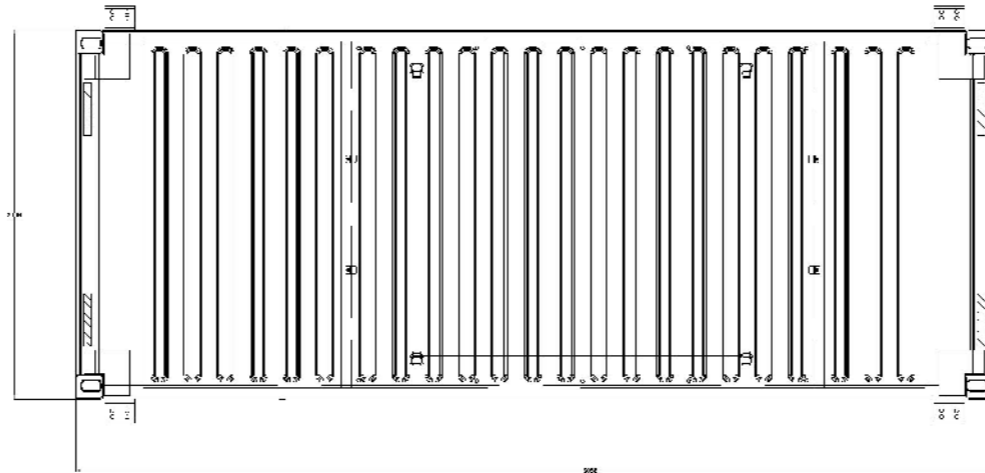

Front view

Top view

DESIGN | ECONOMICS | ENVIRONMENT | HERITAGE | LAND & PROPERTY | PLANNING | TRANSPORT & INFRASTRUCTURE

PEGASUSGROUP.CO.UK

Typical Switchgear

Project: Land East of Treoes

Client: Windel Solar 9 Limited

Drawn By: Client

DRWG No: P22-2943.401

Date: 16/01/2024

Scale: 1:50

REV: A

Approved by: Client