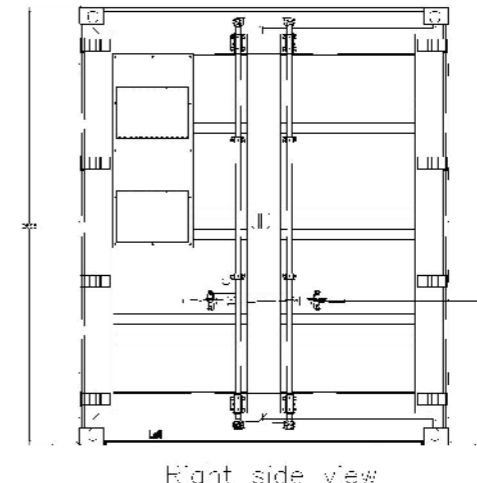

Right side view